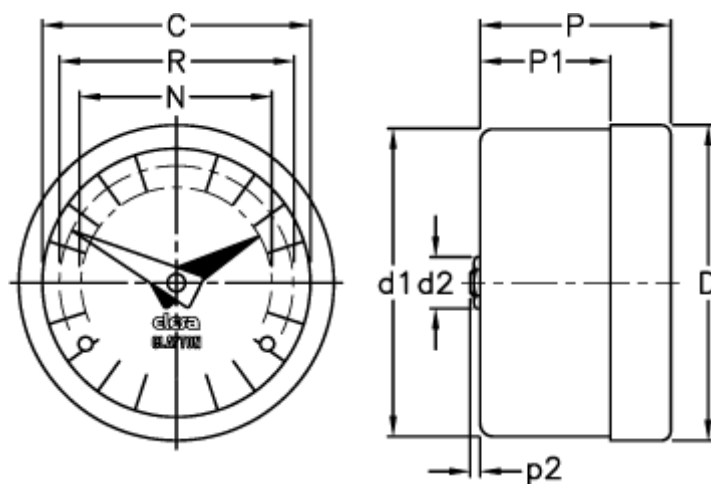

Data Sheet

Article number: 2307020988
Description: E+G Gravity indicator
GA05-0002-S

Measures

C = 102	R = 89
D = 112.7	
D1 = 111.0	
d2 = 8	
N = 76	
P = 32	
P1 = 18.8	
p2 = 1.0	